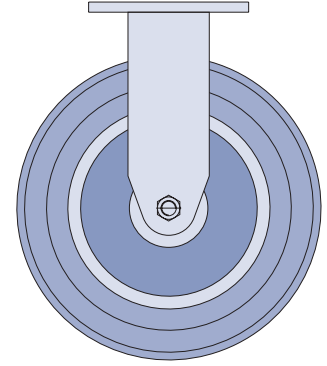

PMX SERIES – Axial Solid Rubber

SCHIOPPA

Load capacity up to 450 kg.

Fastening Types

Wheel Rotation Types

Roller bearing

Ball bearing

Icon	Icon	Icon	Icon (mm)	Icon (mm)	Icon (mm)	Kg	Ref. Wheel	Ref. Caster with Top Plate	
								Icon	Icon
316	55	1"	74	388	245	180	R 2258 PMR	GPMX 2258 PMR	FPMX 2258 PMR
		25					R 2258 PME	GPMX 2258 PME	FPMX 2258 PME
310	68	1"	78	385	240	250	R 12300 R	GPMX 12300 R	FPMX 12300 R
		25					R 12300 E	GPMX 12300 E	FPMX 12300 E
330	77	1"	74	410	265	250	R 3308 PMR	GPMX 3308 PMR	FPMX 3308 PMR
		25					R 3308 PME	GPMX 3308 PME	FPMX 3308 PME
390	85	1"	78	460	295	325	R 15300 R	GPMX 15300 R	FPMX 15300 R
		25					R 15300 E	GPMX 15300 E	FPMX 15300 E
410	100	1"	110	480	300	450	R 16400 R	GPMX 16400 R	FPMX 16400 R
		25					R 16400 E	GPMX 16400 E	FPMX 16400 E

All dimensions in mm