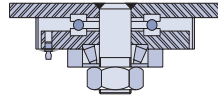

PMX SERIES – Axial Solid Rubber

SCHIOPPA

Load capacity up to 450 kg.

Fastening Types

Wheel Rotation Types

Roller bearing

Ball bearing

Icon	Icon	Icon	Icon (mm)	Icon (mm)	Icon (mm)	Kg	Ref. Wheel	Ref. Caster with Top Plate	
								Icon	Icon
316	55	1"	74	388	245	180	R 2258 PMR	GPMX 2258 PMR	FPMX 2258 PMR
		25					R 2258 PME	GPMX 2258 PME	FPMX 2258 PME
310	68	1"	78	385	240	250	R 12300 R	GPMX 12300 R	FPMX 12300 R
		25					R 12300 E	GPMX 12300 E	FPMX 12300 E
330	77	1"	74	410	265	250	R 3308 PMR	GPMX 3308 PMR	FPMX 3308 PMR
		25					R 3308 PME	GPMX 3308 PME	FPMX 3308 PME
390	85	1"	78	460	295	325	R 15300 R	GPMX 15300 R	FPMX 15300 R
		25					R 15300 E	GPMX 15300 E	FPMX 15300 E
410	100	1"	110	480	300	450	R 16400 R	GPMX 16400 R	FPMX 16400 R
		25					R 16400 E	GPMX 16400 E	FPMX 16400 E

All dimensions in mm