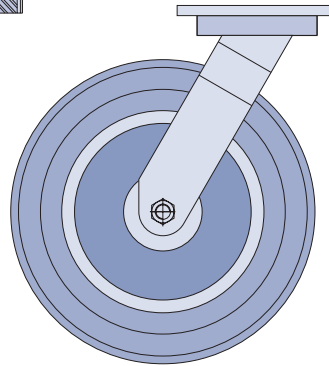

PMX SERIES – Axial Solid Rubber

SCHIOPPA

Load capacity up to 450 kg.

Fastening Types

Wheel Rotation Types

Roller bearing

Ball bearing

Icon	Icon	Icon	Icon (mm)	Icon (mm)	Icon (mm)	Kg	Ref. Wheel	Ref. Caster with Top Plate	
								Icon	Icon
316	55	1"	74	388	245	180	R 2258 PMR	GPMX 2258 PMR	FPMX 2258 PMR
		25					R 2258 PME	GPMX 2258 PME	FPMX 2258 PME
310	68	1"	78	385	240	250	R 12300 R	GPMX 12300 R	FPMX 12300 R
		25					R 12300 E	GPMX 12300 E	FPMX 12300 E
330	77	1"	74	410	265	250	R 3308 PMR	GPMX 3308 PMR	FPMX 3308 PMR
		25					R 3308 PME	GPMX 3308 PME	FPMX 3308 PME
390	85	1"	78	460	295	325	R 15300 R	GPMX 15300 R	FPMX 15300 R
		25					R 15300 E	GPMX 15300 E	FPMX 15300 E
410	100	1"	110	480	300	450	R 16400 R	GPMX 16400 R	FPMX 16400 R
		25					R 16400 E	GPMX 16400 E	FPMX 16400 E

All dimensions in mm