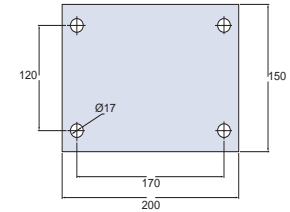

PMX SERIES – Axial Solid Rubber

SCHIOPPA

Load capacity up to 450 kg.

Fastening Types

Wheel Rotation Types

Roller bearing

Ball bearing

Icon	Icon	Icon	Icon (mm)	Icon (mm)	Icon (mm)	Kg	Ref. Wheel	Ref. Caster with Top Plate	
								Icon	Icon
316	55	1"	74	388	245	180	R 2258 PMR	GPMX 2258 PMR	FPMX 2258 PMR
		25					R 2258 PME	GPMX 2258 PME	FPMX 2258 PME
310	68	1"	78	385	240	250	R 12300 R	GPMX 12300 R	FPMX 12300 R
		25					R 12300 E	GPMX 12300 E	FPMX 12300 E
330	77	1"	74	410	265	250	R 3308 PMR	GPMX 3308 PMR	FPMX 3308 PMR
		25					R 3308 PME	GPMX 3308 PME	FPMX 3308 PME
390	85	1"	78	460	295	325	R 15300 R	GPMX 15300 R	FPMX 15300 R
		25					R 15300 E	GPMX 15300 E	FPMX 15300 E
410	100	1"	110	480	300	450	R 16400 R	GPMX 16400 R	FPMX 16400 R
		25					R 16400 E	GPMX 16400 E	FPMX 16400 E

All dimensions in mm